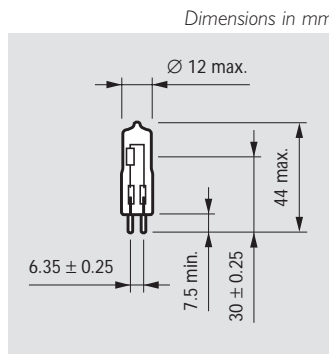

Silver low pressure/UV-Block,
Super low pressure/UV-Block GY6.35